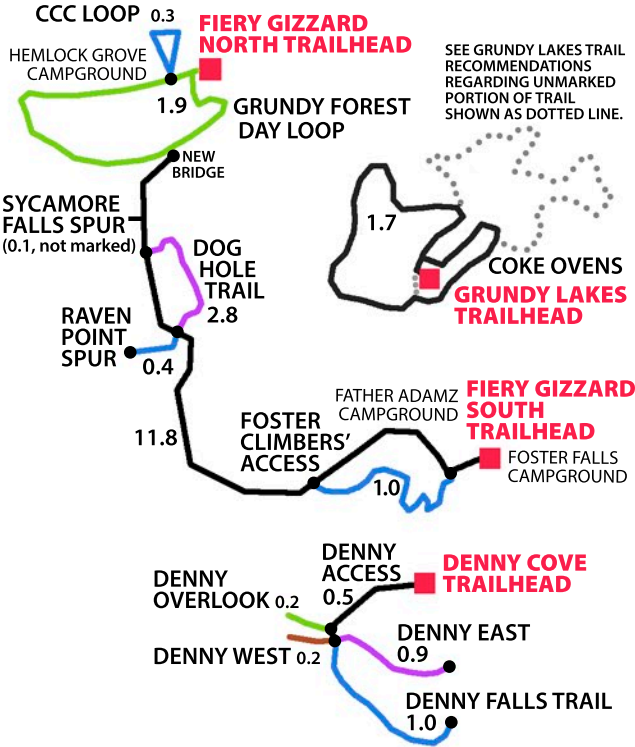

SAVAGE GULF

trail system mileage chart
 showing mile marker color code for each trail
 not to scale - all mileages approximate

NOTE: Nomenclature and medallion colors for the first 0.4 mi. of the Collins Rim and first 1.0 mi. of the Savage Day Loop will change to "Collins Access" and "Savage Access" trails, with colors as shown by dotted line, once existing SCSIP map inventories are depleted and reprinted.

FIERY GIZZARD

trail system mileage chart
 showing mile marker color code for each trail
 not to scale - all mileages approximate

LOST COVE

trail system mileage chart
 showing mile marker color code for each trail
 not to scale - all mileages approximate