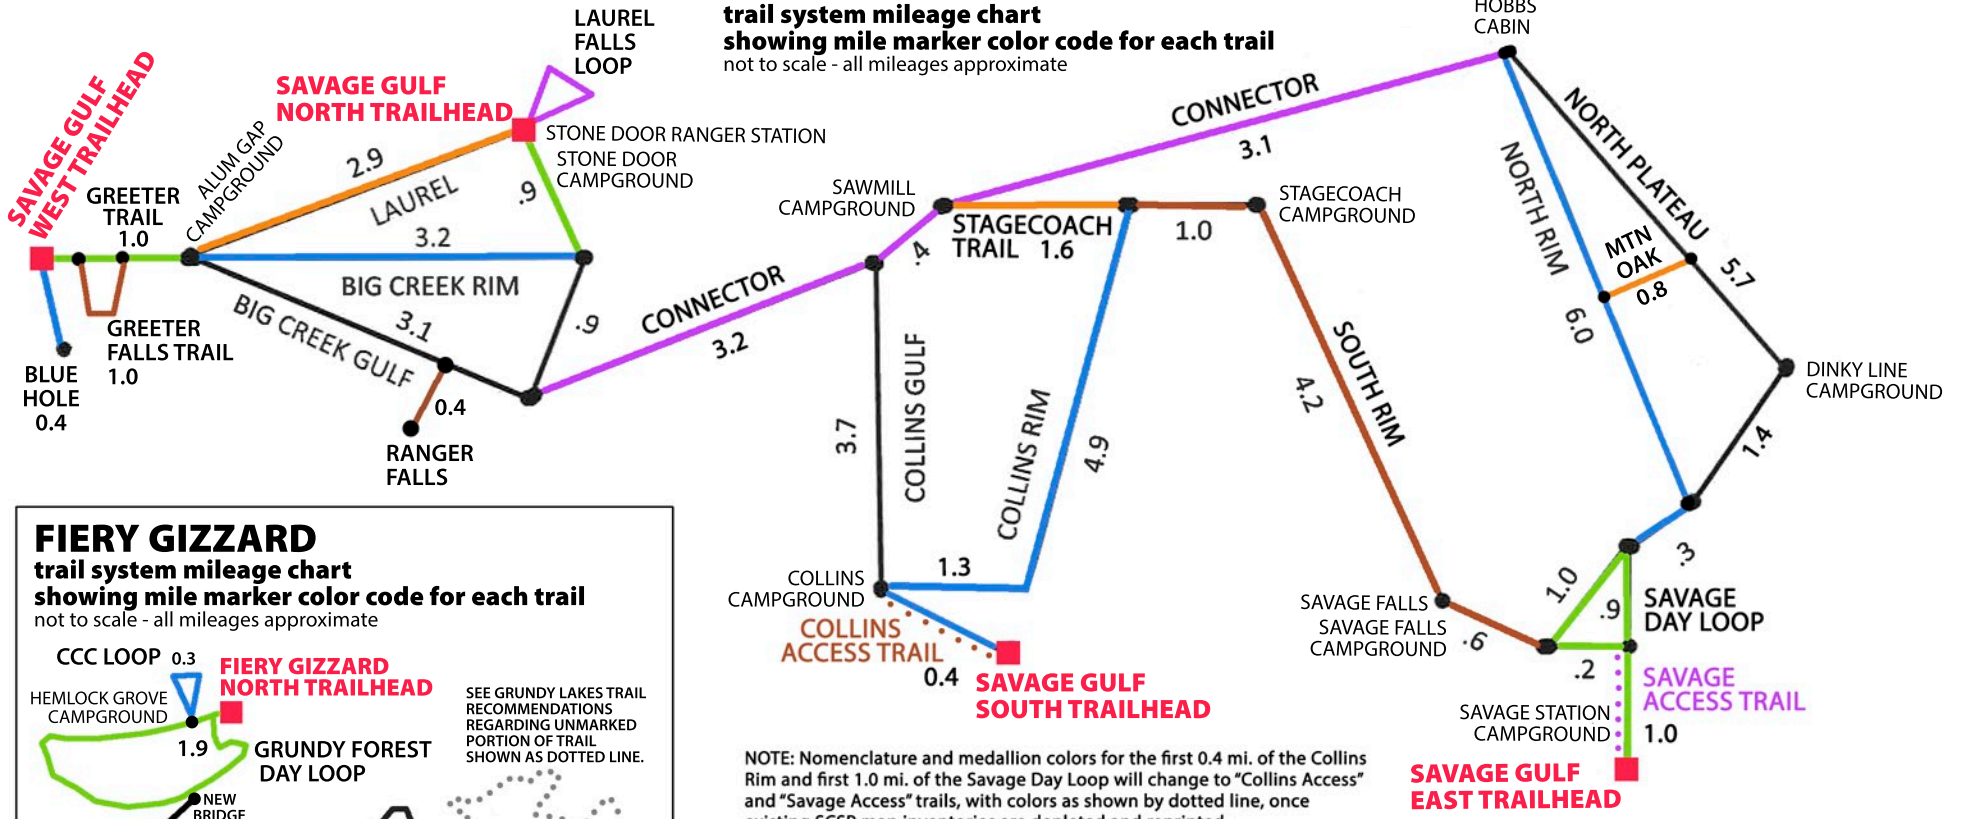

SAVAGE GULF

trail system mileage chart
 showing mile marker color code for each trail
 not to scale - all mileages approximate

NOTE: Nomenclature and medallion colors for the first 0.4 mi. of the Collins Rim and first 1.0 mi. of the Savage Day Loop will change to "Collins Access" and "Savage Access" trails, with colors as shown by dotted line, once existing SCSIP map inventories are depleted and reprinted.

FIERY GIZZARD

trail system mileage chart
 showing mile marker color code for each trail
 not to scale - all mileages approximate

LOST COVE

trail system mileage chart
 showing mile marker color code for each trail
 not to scale - all mileages approximate