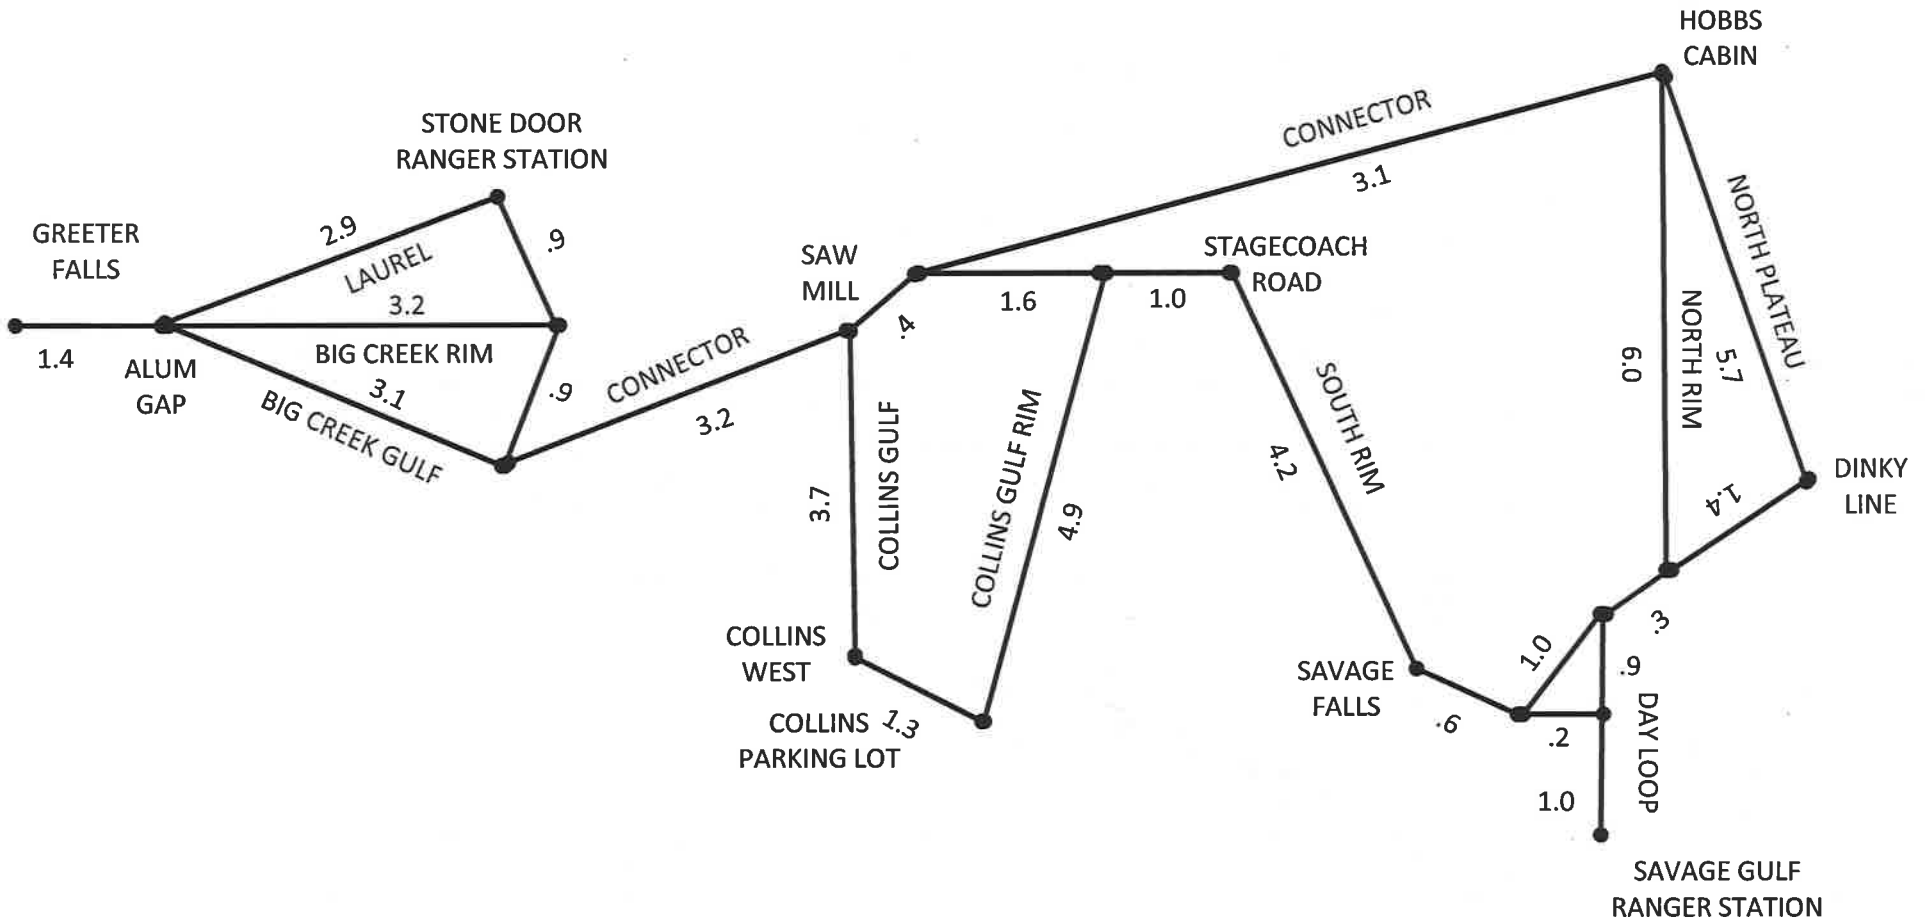

### PARK FACILITIES - DISTANCES

	HOBBS CABIN	DINKY LANE	SAVAGE FALLS	STAGE ROAD	COLLINS WEST	SAW MILL	ALUM GAP	SAVAGE R.S.	STONE DOOR R.S.
RANGER STATION	STONE DOOR R.S.	8.5	13.3	12.2	8.0	8.7	5.0	2.9	14.0
	SAVAGE R.S.	8.2	3.6	1.8	6.0	12.7	8.6	16.3	14.0
CAMP GROUNDS	ALUM GAP	9.9	15.6	13.6	9.4	10.1	6.4	16.3	2.9
	SAW MILL	3.5	9.2	6.8	3.0	3.7	6.4	8.6	4.1
	COLLINS WEST	7.2	12.9	10.9	7.2	3.7	10.1	12.7	7.8
	STAGE ROAD	5.7	7.5	4.2	7.2	3.0	9.4	6.0	7.1
	SAVAGE FALLS	7.9	3.3	4.2	10.9	6.8	13.6	1.8	11.3
	DINKY LANE	5.7	3.3	7.5	12.9	9.2	15.6	3.6	13.3
	HOBBS CABIN	5.7	7.9	5.7	7.2	3.1	9.9	8.2	7.6

SAVAGE GULF STATE NATURAL AREA  
TRAIL SYSTEM MILEAGE CHART